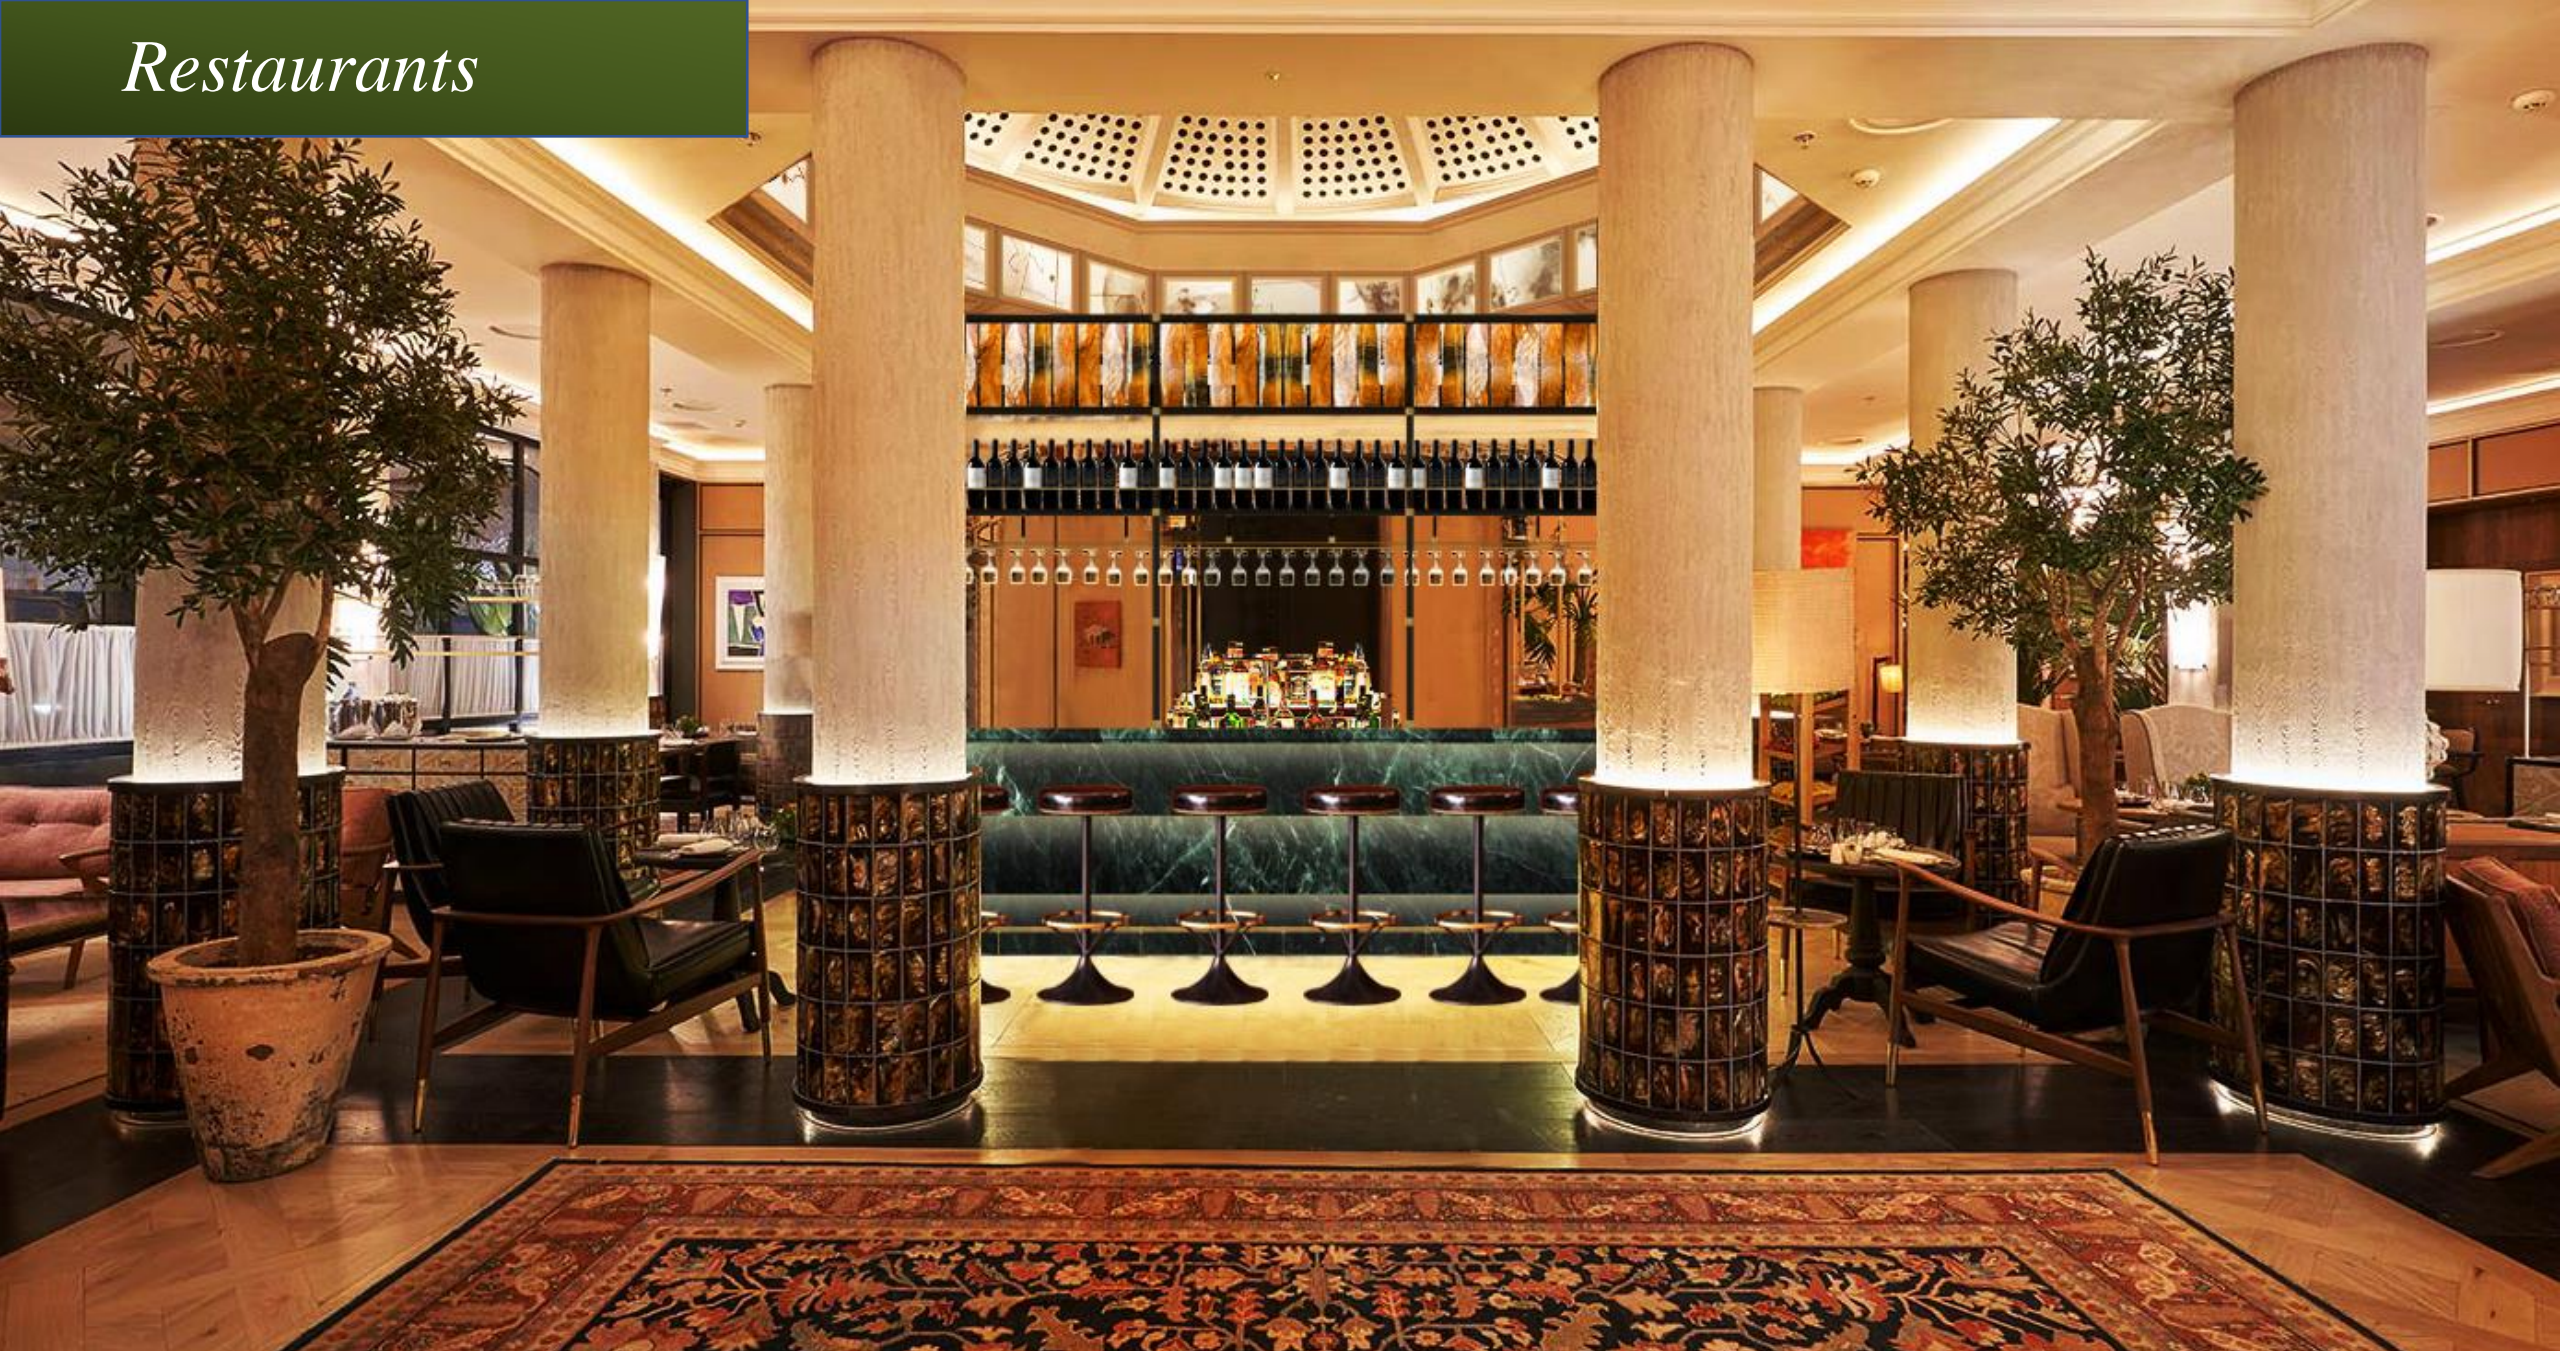

Restaurants